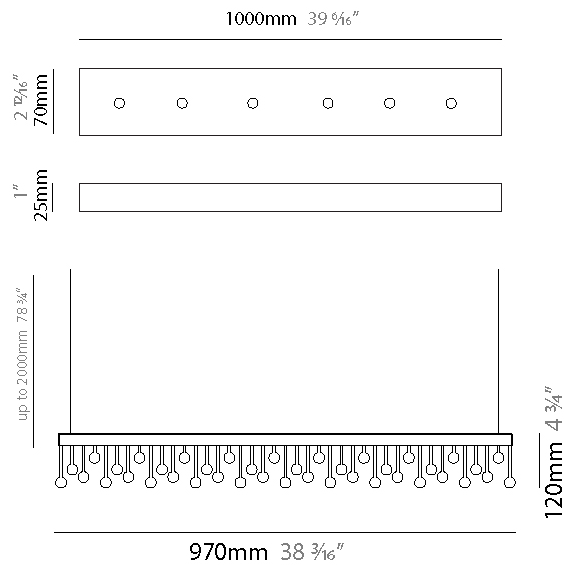

MELODY SUSPENSION

D101737

base number

PROJECT	
TYPE	
SPECIFIER	
QUANTITY	
DATE	

1. To build a product code in our configurator select the specify button on the base model # product page
2. To build a manual product code on this datasheet choose from the options listed below in blue font and add the suffix to the base model #

GENERAL

Series: Melody
Brand: Quasar
Division: Design
Mounting Type: Suspension
Mounting Location: Ceiling
Subcategory: Pendant

PHYSICAL

Shape: Rectangle
Length (mm): 970
Length (in): 38 ³/₁₆
Width (mm): 20
Width (in): 13/16
Height (mm): 120
Height (in): 4 ³/₄
Max. Overall Height (mm): 2120
Max. Overall Height (in): 82 ¹¹/₁₆
Light Distribution: Direct
Fixture Material: Metal
Cable Details: 2000mm Cable

ELECTRICAL

Lamp Type: LED
Total Output Wattage (W): 13
Dimming: 0-10V Dimming / Phase Dimming (120Vac Only)
Driver Included: Yes
Driver Location: Integrated
Driver Type: Constant Voltage - Universal - Phase dimming @120Vac only
Driver Class: Class 2
Input Voltage (V): 120 - 277
Output Voltage (V): 24
Upon Request: (Not included - see components) Remote: 0-10Vdc dimming / (Included) Integral: Phase dimming @120Vac only / Non-dimming 277Vac

LED

Color Temperature (°K): 2700
Max. Delivered Lumen (lm): 632
CRI: >90 CRI
Lamp Life (hrs): 50000

OPTICAL

RATINGS AND CERTIFICATIONS

Certified By: Certified for North American Standards
IP rating: IP20