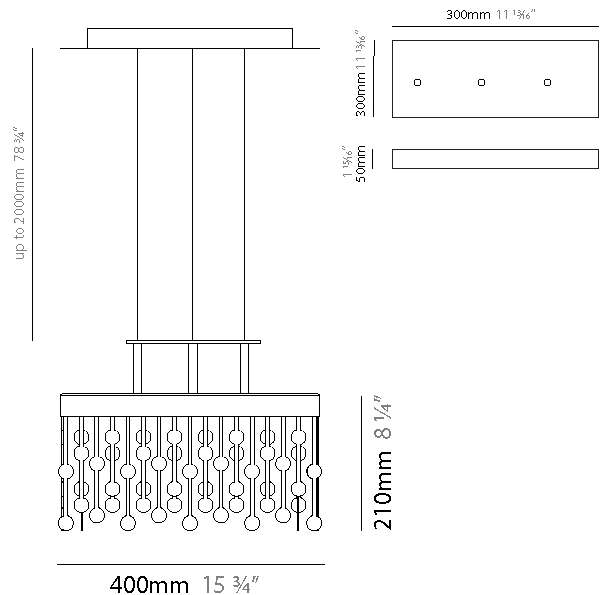

MELODY SUSPENSION

D101736

base number

PROJECT

TYPE

SPECIFIER

QUANTITY

DATE

1. To build a product code in our configurator select the specify button on the base model # product page
2. To build a manual product code on this datasheet choose from the options listed below in blue font and add the suffix to the base model #

GENERAL

Series: Melody
Brand: Quasar
Division: Design
Mounting Type: Suspension
Mounting Location: Ceiling
Subcategory: Pendant

PHYSICAL

Shape: Square
Length (mm): 400
Length (in): 15 3/4
Width (mm): 400
Width (in): 15 3/4
Height (mm): 210
Height (in): 8 1/4
Max. Overall Height (mm): 1700
Max. Overall Height (in): 66 15/16
Light Distribution: Direct
Weight (kg): 13
Weight (lbs): 28.66
Fixture Material: Metal

ELECTRICAL

Lamp Type: LED
Total Output Wattage (W): 24.6
Dimming: 0-10V Dimming / Phase Dimming (120Vac Only)
Driver Included: Yes
Driver Location: Integrated
Driver Type: Constant Voltage - Universal - Phase dimming @120Vac only
Driver Class: Class 2
Input Voltage (V): 120 - 277
Output Voltage (V): 24
Upon Request: (Not included - see components) Integral: 0-10Vdc dimming / (Included) Integral: Phase dimming @120Vac only / Non-dimming 277Vac

LED

Number of LEDs: 5 + 1
Color Temperature (°K): 2700
Max. Delivered Lumen (lm): 972
CRI: >80 CRI
Lamp Life (hrs): 50000

OPTICAL

RATINGS AND CERTIFICATIONS

Certified By: Certified for North American Standards
IP rating: IP20